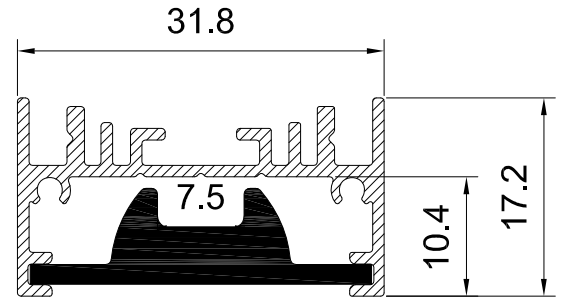

Color 

Unit: mm

Lens angle:30°/60°/90°

Features:

1. Model: HL-A033
2. Material: AL6063+PMMA
3. Surface: Anodized/Painting
4. Lighting source width: 30mm
5. Length: 4m/max
6. Installation: For offices, conference rooms, supermarkets, home lighting, etc.

Accessory:

End cap

Suspended Rope

Cover

Mounting Clip

Installation: